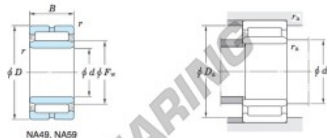

Rollager NA5906-JTEKT - NA5906-JTEKT

<https://www.123kogellager.nl/kogellager-behuizing/rollager/roll/na5906-jtekt>

Machined ring needle roller bearings Koyo

F_w 29 ~ 37 mm

With inner ring

Boundary dimensions (mm)				Basic load ratings (kN)		Limiting speeds¹⁾ (min⁻¹)		Bearing No. Without inner ring
F_w	d	D	B	C_r	C_{10}	Oil lub.		
35	30	47	23	33.8	51.0	13 000	—	
Mounting dimensions (mm)				[Refer.] Mass (kg)		[Refer.] Applicable inner ring No.		
With inner ring				Without inner ring	With inner ring			
NA5906				0.096	0.141	IRM303523		

PRODUCTKENMERKEN

Merk	JTEKT
N° Ean13	3663952482934
Binnendiameter	30 mm
Buitendiameter	47 mm
Dikte	23 mm
Gewicht	141 g
Verpakking	1

contact@123kogellager.nl

CRT4 de Lesquin 60 Rue Du Haut De Sainghin 59273 Fretin FRANCE