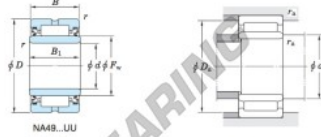

Rollager NA4906UU-JTEKT - NA4906UU-JTEKT

<https://www.123kogellager.nl/kogellager-behuizing/rollager/roll/na4906uu-jtekt>

Machined ring needle roller bearings ————— **Koyo**
F_W 29 – 37 mm

With inner ring

Boundary dimensions (mm)				Basic load ratings (kN)		Limiting speeds¹⁾ (min⁻¹)		Bearing No. Without inner ring		
F_w	d	D	B	C_r	C_{0r}	Oil lub.				
35	30	47	17	18	0.3	19.5	25.3	5 700	—	
Mounting dimensions (mm)				(Refer.) Mass (kg)		(Refer.) Applicable inner ring No.				
With inner ring				d₄	D₄	r_s	Without inner ring	With inner ring		
NA4906UU				32	45	0.3	—	0.105	IRM303518	

PRODUCTKENMERKEN

Merk	JTEKT
N° Ean13	3663952482873
Binnendiameter	30 mm
Buitendiameter	47 mm
Dikte	17 mm
Gewicht	105 g
Verpakking	1

contact@123kogellager.nl

CRT4 de Lesquin 60 Rue Du Haut De Sainghin 59273 Fretin FRANCE