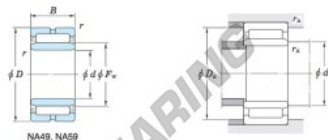

Rollager NA49-28R-JTEKT - NA49-28R-JTEKT

<https://www.123kogellager.nl/kogellager-behuizing/rollager/roll/na49-28r-jtekt>

Machined ring needle roller bearings Koyo

F_w 29 ~ 37 mm

With inner ring

Boundary dimensions (mm)					Basic load ratings (kN)		Limiting speeds¹⁾ (min⁻¹)		Bearing No. Without inner ring	
F_w	d	D	B	B_1	C_r	C_{10}	Oil lub.			
32	28	45	17		25.0	33.8	14 000		—	
Mounting dimensions (mm)					(Refer.) Mass (kg)		(Refer.) Applicable inner ring No.			
With inner ring					Without inner ring	With inner ring				
NA49/28R					30	43	0.3	0.075	0.099	IRM283217

PRODUCTKENMERKEN

Merk	JTEKT
N° Ean13	3663952482828
Binnendiameter	28 mm
Buitendiameter	45 mm
Dikte	17 mm
Gewicht	99 g
Verpakking	1

contact@123kogellager.nl

CRT4 de Lesquin 60 Rue Du Haut De Sainghin 59273 Fretin FRANCE