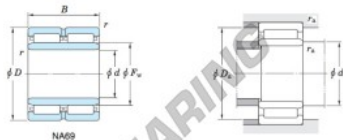

Rollager NA6904-JTEKT - NA6904-JTEKT

<https://www.123kogellager.nl/kogellager-behuizing/rollager/roll/na6904-jtekt>

Machined ring needle roller bearings Koyo

F_w 29 ~ 37 mm

With inner ring

Boundary dimensions (mm)				Basic load ratings (kN)		Limiting speeds¹⁾ (min⁻¹)		Bearing No.
F_w	d	D	B	C_r	C_{10}	Oil lub.	Without inner ring	
25	20	37	30	35.4	48.9	17 000	—	

	Mounting dimensions (mm)			(Refer.) Mass (kg)		(Refer.) Applicable inner ring No.
	d_a	D_a	r_a	Without inner ring	With inner ring	
NA6904	22	35	0.3	0.096	0.137	IRM202530

PRODUCTKENMERKEN

Merk	JTEKT
N° Ean13	3663952482453
Binnendiameter	20 mm
Binnendiameter	0.787" inch
Buitendiameter	37 mm
Buitendiameter	1.457" inch
Dikte	30 mm
Dikte	1.181" inch
Gewicht	137 g
Verpakking	1

contact@123kogellager.nl

CRT4 de Lesquin 60 Rue Du Haut De Sainghin 59273 Fretin FRANCE