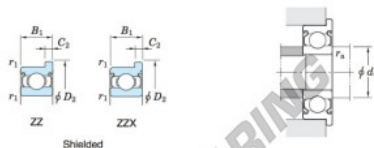

## Kogellager enkele rij WF682-ZZ-JTEKT - WF682-ZZ-JTEKT

<https://www.123kogellager.nl/kogellager-behuizing/kogellager/enkele-rij/wf682-zz-jtekt>

Extra-small ball bearings, miniature ball bearings — Koyo  
flanged type

Boundary dimensions (mm)				Basic load ratings (kN)			Factor	Limiting speeds (min <sup>-1</sup> )		Bearing No.	
d	D	B	B <sub>1</sub>	r <sup>1</sup> <sub>min.</sub>	r <sup>1</sup> <sub>max.</sub>	C <sub>10</sub>		C <sub>10r</sub>	f <sub>0</sub>		Grease lub. (ZZ, ZZK)
2	5	1.5	2.3	0.1	0.4	0.17	0.05	13.3	99 000	120 000	Open

Shielded	Dimensions of flange (mm)				Mounting dimensions (mm)		Refer. 3 Mass (g)
	D <sub>1</sub>	D <sub>2</sub>	C <sub>1</sub>	C <sub>2</sub>	d <sub>4</sub> min.	r <sub>4</sub> max.	
WF682 ZZ	6.1	6.1	0.5	0.6	2.8	0.1	0.1