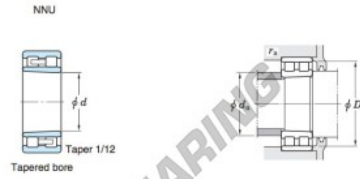

### Double-row cylindrical roller bearings Koyo

Boundary dimensions (mm)				Basic load ratings (kN)				Limiting speeds (min <sup>-1</sup> )		Bearing No.	
d	D	B	r <sub>min</sub>	F <sub>w</sub>	E <sub>a</sub>	C <sub>10</sub>	C <sub>02</sub>	Grease lub.	Oil lub.	Cylindrical bore	Tapered bore
105	145	40	1.1	118	—	157	306	3 900	4 600		

Mounting dimensions (mm)		Mounting dimensions (mm)				(Refer.) Mass (kg)	
NUU Cylindrical bore	NUU Tapered bore	d <sub>a</sub> min.	d <sub>a</sub> max.	D <sub>a</sub> min.	D <sub>a</sub> max.	Cylindrical bore	Tapered bore
		111.5	116	120	138.5	—	1.91