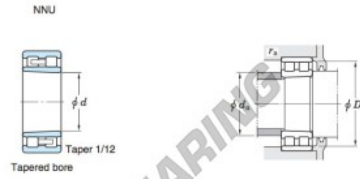

Rollager NNU4948K-JTEKT - NNU4948K-JTEKT

<https://www.123kogellager.nl/kogellager-behuizing/rollager/roll/nnu4948k-jtekt>

Double-row cylindrical roller bearings Koyo

Boundary dimensions (mm)				Basic load ratings (kN)			Limiting speeds (min ⁻¹)		Bearing No.	
d	D	B	r _{min}	F _w	E _a	C	C ₁₀₇	Grease lub.	Oil lub.	NN Cylindrical bore Tapered bore
240	320	80	2.1	263		588	1340	1800	1900	

Mounting dimensions (mm)		Cylindrical bore		Tapered bore		Mass (kg)	
d _a	r _s	min.	max.	min.	max.	Cylindrical bore	Tapered bore
251	260	269	309	—	2	18.0	17.2

PRODUCTKENMERKEN

Merk	JTEKT
N° Ean13	3663952473482
Binnendiameter	240 mm
Buitendiameter	320 mm
Dikte	80 mm
Gewicht	17200 g
Verpakking	1