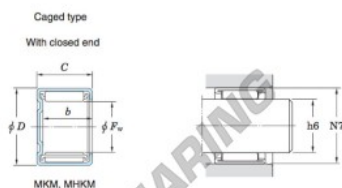

## Naaldhulslager MKM3820-JTEKT - MKM3820-JTEKT

<https://www.123kogellager.nl/kogellager-behuizing/naaldlager/naaldhulslager/mkm3820-jtekt>

Drawn cup needle roller bearings Koyo

| Boundary dimensions (mm) |     |     |             | Basic load ratings (kN) |          | Limiting speeds (min <sup>-1</sup> ) | Bearing No. <sup>2)</sup>                    |
|--------------------------|-----|-----|-------------|-------------------------|----------|--------------------------------------|--|
| $F_w$                    | $D$ | $C$ | $b$<br>min. | $C_r$                   | $C_{0r}$ | Oil lub.                             | Caged type<br>With open ends With closed end |
| 38                       | 48  | 20  | 17.3        | 27.1                    | 44.5     | 9 500                                | MKM3820                                      |

| Full complement type |                 | Recommended dimensions (mm) |        |                                |        | (Refer.) Mass (g) |                 |
|----------------------|-----------------|-----------------------------|--------|--------------------------------|--------|-------------------|-----------------|
| With open ends       | With closed end | Shaft dia. (φ6)<br>min.     | max.   | Housing bore dia. (N7)<br>min. | max.   | With open ends    | With closed end |
| —                    | —               | 37.984                      | 38.000 | 47.967                         | 47.992 | 67                | 76              |

## PRODUCTKENMERKEN

|                |               |
|----------------|---------------|
| Merk           | JTEKT         |
| N° Ean13       | 3663952472454 |
| Binnendiameter | 38 mm         |
| Buitendiameter | 48 mm         |
| Dikte          | 20 mm         |
| Gewicht        | 76 g          |
| Verpakking     | 1             |