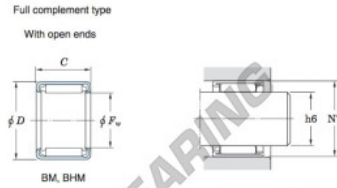

## Naaldhulslager 28BM3516-JTEKT - 28BM3516-JTEKT

<https://www.123kogellager.nl/kogellager-behuizing/naaldlager/naaldhulslager/28bm3516-jtekt>

Drawn cup needle roller bearings 

| Boundary dimensions (mm) |     |     |             | Basic load ratings (kN) |          | Limiting speeds (min <sup>-1</sup> ) | Bearing No. <sup>2)</sup>                    |
|--------------------------|-----|-----|-------------|-------------------------|----------|--------------------------------------|--|
| $F_w$                    | $D$ | $C$ | $b$<br>min. | $C_0$                   | $C_{0r}$ | Oil lub.                             | Caged type<br>With open ends With closed end |
| 28                       | 35  | 16  | 13.7        | 20.2                    | 42.9     | 4 600                                |  |

| Full complement type<br>With open ends With closed end | Recommended dimensions (mm)  |        |                                     |        | Refer. Mass (g) |                 |
|--|------------------------------|--------|-------------------------------------|--------|-----------------|-----------------|
|  | Shaft dia. (f6)<br>min. max. |        | Housing bore dia. (H7)<br>min. max. |        | With open ends  | With closed end |
| <b>28BM3516</b>  | 27.987                       | 28.000 | 34.967                              | 34.992 | 95              | 107             |

### PRODUCTKENMERKEN

|                |               |
|----------------|---------------|
| Merk           | JTEKT         |
| N° Ean13       | 3663952471631 |
| Binnendiameter | 28 mm         |
| Buitendiameter | 35 mm         |
| Dikte          | 16 mm         |
| Gewicht        | 95 g          |
| Verpakking     | 1             |