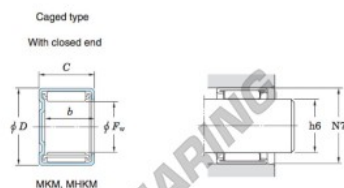

## Naaldhulslager MHKM1720-JTEKT - MHKM1720-JTEKT

<https://www.123kogellager.nl/kogellager-behuizing/naaldlager/naaldhulslager/mhkm1720-jtekt>

Drawn cup needle roller bearings Koyo

| Boundary dimensions (mm) |     |     |             | Basic load ratings (kN) |          | Limiting speeds (min <sup>-1</sup> ) | Bearing No. <sup>2)</sup>                    |
|--------------------------|-----|-----|-------------|-------------------------|----------|--------------------------------------|--|
| $F_w$                    | $D$ | $C$ | $b$<br>min. | $C_r$                   | $C_{0r}$ | Oil lub.                             | Caged type<br>With open ends With closed end |
| 17                       | 24  | 20  | 17.3        | 15.1                    | 21.6     | 20 000                               | MHKM1720                                     |

| Full complement type |                 | Recommended dimensions (mm) |        |                                |        | Refer. Mass (g) |                 |
|----------------------|-----------------|-----------------------------|--------|--------------------------------|--------|-----------------|-----------------|
| With open ends       | With closed end | Shaft dia. (d6)<br>min.     | max.   | Housing bore dia. (N7)<br>min. | max.   | With open ends  | With closed end |
| —                    | —               | 16.989                      | 17.000 | 23.972                         | 23.993 | 24              | 27              |

### PRODUCTKENMERKEN

|                |               |
|----------------|---------------|
| Merk           | JTEKT         |
| N° Ean13       | 3663952470535 |
| Binnendiameter | 17 mm         |
| Binnendiameter | 0.669" inch   |
| Buitendiameter | 24 mm         |
| Buitendiameter | 0.945" inch   |
| Dikte          | 20 mm         |
| Dikte          | 0.787" inch   |
| Gewicht        | 27 g          |
| Verpakking     | 1             |