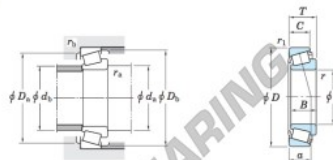

Kegelager

LM245833-LM245810-JTEKT - LM245833-LM245810-JTEKT

<https://www.123kogellager.nl/kogellager-behuizing/rollager/kegelager/lm245833-lm245810-jtekt>

Single-row tapered roller bearings
inch series

Koyo

Boundary dimensions (mm)							Basic load ratings (kN)		Limiting speeds (min ⁻¹)	
d	D	T	B	C	r_a max.	r_b max.	C_r	C_{10}	Grease lub.	Oil lub.
220.878	317.500	47.625	52.388	36.613	3.2	3.2	488	928	970	1 300

Bearing No.		Load center (mm)	Mounting dimensions (mm)					Constant	Axial load factors		(Refer.) Mass (kg)		
Inner ring	Outer ring	a	d_a	d_b	D_a	D_b	r_a max.	r_b max.	e	Y_1	Y_2	Inner ring	Outer ring
LM245833	LM245810	50.5	234.0	253.0	296.0	304.0	3.2	3.2	0.33	1.80	0.99	9.56	2.78

PRODUCTKENMERKEN

Merk	JTEKT
N° Ean13	3663952431796
Binnendiameter	220.878 mm
Buitendiameter	317.5 mm
Dikte	47.625 mm
Verpakking	1

contact@123kogellager.nl

CRT4 de Lesquin 60 Rue Du Haut De Sainghin 59273 Fretin FRANCE