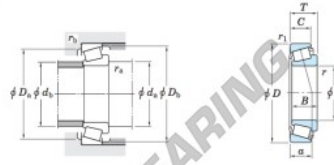

Kegelager

LM522549-LM522510-JTEKT - LM522549-LM522510-JTEKT

<https://www.123kogellager.nl/kogellager-behuizing/rollager/kegelager/lm522549-lm522510-jtekt>

Single-row tapered roller bearings
inch series

Koyo

Boundary dimensions (mm)							Basic load ratings (kN)		Limiting speeds (min ⁻¹)	
d	D	T	B	C	r_1 max.	r_1 min.	C_r	C_{10}	Grease lub.	Oil lub.
109.987	159.987	34.925	34.925	20.988	3.6	3.2	184	319	2 200	2 900

Bearing No.		Load center (mm)	Mounting dimensions (mm)					Constant	Axial load factors		(Refer.) Mass (kg)		
Inner ring	Outer ring	a	d_a	d_b	D_a	D_b	r_a max.	r_b max.	e	Y_1	Y_2	Inner ring	Outer ring
LM522549	LM522510	32.9	123.0	121.0	146.0	153.0	3.6	3.2	0.40	1.50	0.82	1.55	0.784

PRODUCTKENMERKEN

Merk	JTEKT
N° Ean13	3663952430164
Binnendiameter	109.987 mm
Buitendiameter	159.987 mm
Dikte	34.925 mm
Verpakking	1

contact@123kogellager.nl

CRT4 de Lesquin 60 Rue Du Haut De Sainghin 59273 Fretin FRANCE