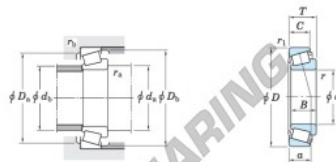

Kegellager

L521949R-L521910-JTEKT - L521949R-L521910-JTEKT

<https://www.123kogellager.nl/kogellager-behuizing/rollager/kegellager/l521949r-l521910-jtekt>

Single-row tapered roller bearings
inch series

Koyo

| Boundary dimensions (mm) | | | | | | | Basic load ratings (kN) | | | Limiting speeds (min ⁻¹) | |
|--------------------------|---------|--------|--------|--------|---------------|---------------|-------------------------|----------|----------------------|--------------------------------------|--|
| d | D | T | B | C | r_a max. | r_b max. | C_r | C_{10} | Grease lub. Oil lub. | | |
| 107.950 | 146.050 | 21.432 | 21.432 | 106.70 | 1.6 | 1.6 | 86.4 | 187 | 2 300 | 3 100 | |

| Bearing No. | | Load center (mm) | Mounting dimensions (mm) | | | | | | Constant | Axial load factors | | (Refer.) Mass (kg) | |
|-------------|------------|------------------|--------------------------|-------|-------|-------|---------------|---------------|----------|--------------------|-------|--------------------|------------|
| Inner ring | Outer ring | a | d_a | d_b | D_a | D_b | r_a max. | r_b max. | e | Y_1 | Y_2 | Inner ring | Outer ring |
| L521949R | L521910 | 26.2 | 116.0 | 114.0 | 136.0 | 141.0 | 1.6 | 1.6 | 0.39 | 1.53 | 0.84 | 0.665 | 0.325 |