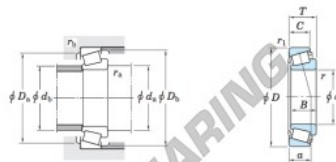

Kegellager

HH221440-HH221410-JTEKT - HH221440-HH221410-JTEKT

<https://www.123kogellager.nl/kogellager-behuizing/rollager/kegellager/hh221440-hh221410-jtekt>

Single-row tapered roller bearings
inch series

Koyo

Boundary dimensions (mm)								Basic load ratings (kN)		Limiting speeds (min ⁻¹)		
d	D	T	B	C	d_a	d_b	$r_{a,max}$	$r_{b,max}$	C_r	C_{10}	Grease lub.	Oil lub.
95.250	190.500	57.150	57.531	46.038	7.9	3.2			440	602	2 000	2 700

Bearing No.		Load center (mm)	Mounting dimensions (mm)						Constant	Axial load factors		(Refer) Mass (kg)	
Inner ring	Outer ring	a	d_a	d_b	D_a	D_b	r_a max.	r_b max.	e	Y_1	Y_2	Inner ring	Outer ring
HH221440	HH221410	42.5	125.0	110.0	171.0	179.0	7.9	3.2	0.33	1.79	0.99	5.16	2.21

PRODUCTKENMERKEN

Merk	JTEKT
N° Ean13	3663952429861
Binnendiameter	95.25 mm
Buitendiameter	190.5 mm
Dikte	57.15 mm
Verpakking	1

contact@123kogellager.nl

CRT4 de Lesquin 60 Rue Du Haut De Sainghin 59273 Fretin FRANCE