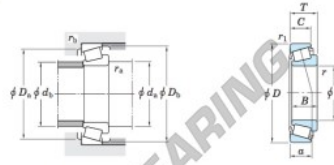

Kegellager

L217849-L217810-JTEKT - L217849-L217810-JTEKT

<https://www.123kogellager.nl/kogellager-behuizing/rollager/kegellager/l217849-l217810-jtekt>

Single-row tapered roller bearings
inch series

Koyo

Boundary dimensions (mm)							Basic load ratings (kN)		Limiting speeds (min ⁻¹)	
d	D	T	B	C	r_a max.	r_b max.	C_r	C_{10}	Grease lub.	Oil lub.
88.900	123.825	20.638	20.638	106.70	1.6	1.6	81.8	145	2 800	3 700

Bearing No.		Load center (mm)	Mounting dimensions (mm)					Constant	Axial load factors		(Refer.) Mass (kg)		
Inner ring	Outer ring	a	d_a	d_b	D_a	D_b	r_a max.	r_b max.	e	Y_1	Y_2	Inner ring	Outer ring
L217849	L217810	20.7	97.0	94.0	116.0	119.0	1.6	1.6	0.33	1.82	1.00	0.507	0.235

PRODUCTKENMERKEN

Merk	JTEKT
N° Ean13	3663952429588
Binnendiameter	88.9 mm
Buitendiameter	123.825 mm
Dikte	20.638 mm
Verpakking	1

contact@123kogellager.nl

CRT4 de Lesquin 60 Rue Du Haut De Sainghin 59273 Fretin FRANCE