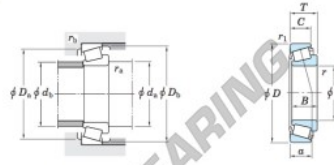

Kegellager

29688-29620-JTEKT - 29688-29620-JTEKT

<https://www.123kogellager.nl/kogellager-behuizing/rollager/kegellager/29688-29620-jtekt>

Single-row tapered roller bearings
inch series

Koyo

Boundary dimensions (mm)							Basic load ratings (kN)		Limiting speeds (min ⁻¹)	
d	D	T	B	C	r_1 max.	r_1 min.	C_r	C_{10}	Grease lub.	Oil lub.
73.817	112.712	25.400	25.400	19.050	1.6	3.2	97.0	155	3 200	4 300

Bearing No.		Load center (mm)	Mounting dimensions (mm)					Constant	Axial load factors		(Refer.) Mass (kg)		
Inner ring	Outer ring	a	d_a	d_b	D_a	D_b	r_a max.	r_b max.	e	Y_1	Y_2	Inner ring	Outer ring
29688	29620	26.2	83.0	81.0	101.0	109.0	1.6	3.2	0.49	1.23	0.68	0.588	0.270

PRODUCTKENMERKEN

Merk	JTEKT
N° Ean13	3663952429007
Binnendiameter	73.817 mm
Buitendiameter	112.712 mm
Dikte	25.4 mm
Verpakking	1

contact@123kogellager.nl

CRT4 de Lesquin 60 Rue Du Haut De Sainghin 59273 Fretin FRANCE