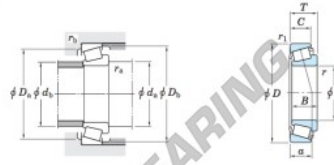

Kegellager

HM813849-HM813811-JTEKT - HM813849-HM813811-JTEKT

<https://www.123kogellager.nl/kogellager-behuizing/rollager/kegellager/hm813849-hm813811-jtekt>

Single-row tapered roller bearings
inch series

Koyo

Boundary dimensions (mm)							Basic load ratings (kN)		Limiting speeds (min ⁻¹)	
d	D	T	B	C	r_a max.	r_b max.	C_r	C_{10}	Grease lub.	Oil lub.
71.438	127.000	36.512	36.512	26.988	3.6	1.6	166	235	3 000	4 000

Bearing No.		Load center (mm) a	Mounting dimensions (mm)						Constant e	Axial load factors		(Refer to Mass (kg))	
Inner ring	Outer ring		d_a	d_b	D_a	D_b	r_a max.	r_b max.		Y_1	Y_2	Inner ring	Outer ring
HM813849	HM813811	32.9	89.0	81.9	113.0	121.0	3.6	1.6	0.50	1.20	0.66	1.28	0.622

PRODUCTKENMERKEN

Merk	JTEKT
N° Ean13	3663952428918
Binnendiameter	71.438 mm
Buitendiameter	127 mm
Dikte	36.512 mm
Verpakking	1

contact@123kogellager.nl

CRT4 de Lesquin 60 Rue Du Haut De Sainghin 59273 Fretin FRANCE