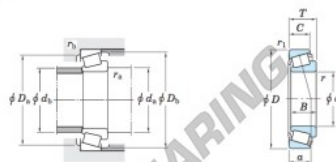

Kegellager

655-653-JTEKT - 655-653-JTEKT

<https://www.123kogellager.nl/kogellager-behuizing/rollager/kegellager/655-653-jtekt>

Single-row tapered roller bearings
inch series

Koyo

Boundary dimensions (mm)							Basic load ratings (kN)		Limiting speeds (min ⁻¹)	
d	D	T	B	C	d_a	d_b	C_r	C_{10}	Grease lub.	Oil lub.
69.850	146.050	41.275	41.275	31.760	3.6	3.2	208	301	2 600	3 400

Bearing No.		Load center (mm)	Mounting dimensions (mm)					Constant	Axial load factors		(Refer.) Mass (kg)		
Inner ring	Outer ring	a	d_a	d_b	D_a	D_b	r_a max.	r_b max.	e	Y_1	Y_2	Inner ring	Outer ring
655	653	33.4	88.0	82.0	131.0	139.0	3.6	3.2	0.41	1.47	0.81	2.35	0.891

PRODUCTKENMERKEN

Merk	JTEKT
N° Ean13	3663952428857
Binnendiameter	69.85 mm
Buitendiameter	146.05 mm
Dikte	41.275 mm
Verpakking	1

contact@123kogellager.nl

CRT4 de Lesquin 60 Rue Du Haut De Sainghin 59273 Fretin FRANCE