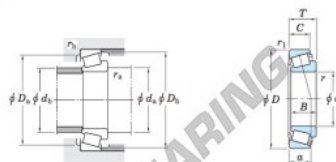

Kegellager

45291-45221-JTEKT - 45291-45221-JTEKT

<https://www.123kogellager.nl/kogellager-behuizing/rollager/kegellager/45291-45221-jtekt>

Single-row tapered roller bearings
inch series

Koyo

Boundary dimensions (mm)							Basic load ratings (kN)			Limiting speeds (min ⁻¹)	
d	D	T	B	C	r_a max.	r_b max.	C_r	C_{10}	Grease lub. Oil lub.		
57.150	104.775	30.162	30.968	22.812	6.4	0.8	126	165	3 700	4 900	

Bearing No.		Load center (mm) a	Mounting dimensions (mm)						Constant e	Axial load factors		(Refer.) Mass (kg)	
Inner ring	Outer ring		d_a	d_b	D_a	D_b	r_a max.	r_b max.		Y_1	Y_2	Inner ring	Outer ring
45291	45221	22.2	76.0	65.0	95.0	99.0	6.4	0.8	0.33	1.80	0.99	0.742	0.350

PRODUCTKENMERKEN

Merk	JTEKT
N° Ean13	3663952428178
Binnendiameter	57.15 mm
Buitendiameter	104.775 mm
Dikte	30.162 mm
Verpakking	1

contact@123kogellager.nl

CRT4 de Lesquin 60 Rue Du Haut De Sainghin 59273 Fretin FRANCE