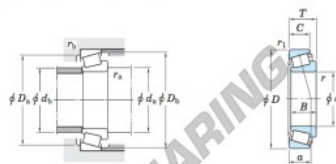

Kegelager

39575-39520-JTEKT - 39575-39520-JTEKT

<https://www.123kogellager.nl/kogellager-behuizing/rollager/kegelager/39575-39520-jtekt>

Single-row tapered roller bearings
inch series

Koyo

Boundary dimensions (mm)							Basic load ratings (kN)		Limiting speeds (min ⁻¹)	
d	D	T	B	C	r_a max.	r_b max.	C_r	C_{10}	Grease lub.	Oil lub.
50.800	112.712	30.162	30.162	23.812	3.6	3.2	147	207	3 300	4 500

Bearing No.		Load center (mm)	Mounting dimensions (mm)					Constant	Axial load factors		Mass (kg)		
Inner ring	Outer ring	a	d_a	d_b	D_a	D_b	r_a max.	r_b max.	e	Y_1	Y_2	Inner ring	Outer ring
39575	39520	23.3	68.0	61.0	101.0	107.0	3.6	3.2	0.34	1.77	0.97	1.13	0.355

PRODUCTKENMERKEN

Merk	JTEKT
N° Ean13	3663952427799
Binnendiameter	50.8 mm
Buitendiameter	112.712 mm
Dikte	30.162 mm
Verpakking	1

contact@123kogellager.nl

CRT4 de Lesquin 60 Rue Du Haut De Sainghin 59273 Fretin FRANCE