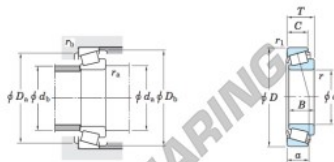

Kegellager

27880-27820-JTEKT - 27880-27820-JTEKT

<https://www.123kogellager.nl/kogellager-behuizing/rollager/kegellager/27880-27820-jtekt>

Single-row tapered roller bearings
inch series

Koyo

Boundary dimensions (mm)							Basic load ratings (kN)		Limiting speeds (min ⁻¹)	
d	D	T	B	C	r_a max.	r_b max.	C_r	C_{10}	Grease lub.	Oil lub.
38.100	80.035	24.608	23.698	18.912	0.8	1.6	73.2	91.6	5 200	6 900

Bearing No.		Load center (mm)	Mounting dimensions (mm)					Constant	Axial load factors		(Refer.) Mass (kg)		
Inner ring	Outer ring	a	d_a	d_b	D_a	D_b	r_a max.	r_b max.	e	Y_1	Y_2	Inner ring	Outer ring
27880	27820	22.2	48.0	47.0	68.0	75.0	0.8	1.6	0.56	1.07	0.59	0.378	0.208

PRODUCTKENMERKEN

Merk	JTEKT
N° Ean13	3663952426631
Binnendiameter	38.1 mm
Buitendiameter	80.035 mm
Dikte	24.608 mm
Verpakking	1

contact@123kogellager.nl

CRT4 de Lesquin 60 Rue Du Haut De Sainghin 59273 Fretin FRANCE