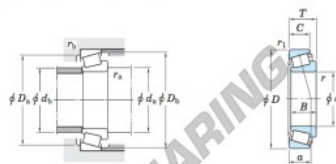

Kegelager

16137-16284-JTEKT - 16137-16284-JTEKT

<https://www.123kogellager.nl/kogellager-behuizing/rollager/kegelager/16137-16284-jtekt>

Single-row tapered roller bearings
inch series

Koyo

Boundary dimensions (mm)							Basic load ratings (kN)		Limiting speeds (min ⁻¹)	
d	D	T	B	C	r_s max.	r_b max.	C_r	C_{10}	Grease lub.	Oil lub.
34.925	72.238	20.638	20.638	19.875	3.6	1.2	49.7	61.3	5 600	7 400

Bearing No.		Load center (mm)	Mounting dimensions (mm)						Constant	Axial load factors		(Refer.) Mass (kg)	
Inner ring	Outer ring	a	d_a	d_b	D_a	D_b	r_a max.	r_b max.	e	Y_1	Y_2	Inner ring	Outer ring
16137	16284	16.6	46.5	40.5	63.0	67.0	3.6	1.2	0.40	1.49	0.82	0.236	0.144

PRODUCTKENMERKEN

Merk	JTEKT
N° Ean13	3663952426310
Binnendiameter	34.925 mm
Buitendiameter	72.238 mm
Dikte	20.638 mm
Verpakking	1

contact@123kogellager.nl

CRT4 de Lesquin 60 Rue Du Haut De Sainghin 59273 Fretin FRANCE