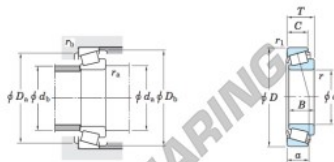

Kegellager

16137-16284-JTEKT - 16137-16284-JTEKT

<https://www.123kogellager.nl/kogellager-behuizing/rollager/kegellager/16137-16284-jtekt>

Single-row tapered roller bearings
inch series

Koyo

Boundary dimensions (mm)							Basic load ratings (kN)		Limiting speeds (min ⁻¹)	
d	D	T	B	C	r_a max.	r_b max.	C_r	C_{10}	Grease lub.	Oil lub.
34.925	72.238	20.638	20.638	19.875	3.6	1.2	49.7	61.3	5 600	7 400

Bearing No.		Load center (mm)	Mounting dimensions (mm)						Constant	Axial load factors		(Refer.) Mass (kg)	
Inner ring	Outer ring	a	d_a	d_b	D_a	D_b	r_a max.	r_b max.	e	Y_1	Y_2	Inner ring	Outer ring
16137	16284	16.6	46.5	40.5	63.0	67.0	3.6	1.2	0.40	1.49	0.82	0.236	0.144

PRODUCTKENMERKEN

Merk	JTEKT
N° Ean13	3663952426310
Binnendiameter	34.925 mm
Buitendiameter	72.238 mm
Dikte	20.638 mm
Verpakking	1

contact@123kogellager.nl

CRT4 de Lesquin 60 Rue Du Haut De Sainghin 59273 Fretin FRANCE