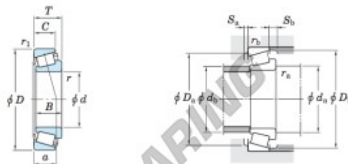

Kegellager 30340-D-JTEKT - 30340-D-JTEKT

<https://www.123kogellager.nl/kogellager-behuizing/rollager/kegellager/30340-d-jtekt>

Single-row tapered roller bearings
metric series

Koyo

Boundary dimensions (mm)					Basic load ratings (kN)				Limiting speeds (min ⁻¹)		Bearing No. ¹⁾
d	D	T	B	C	C _r	C _{0r}	C ₉₀	C ₁₀₀	Grease lub.	Oil lub.	
200	420	89	80	56	904	1230	690	970			30340D

Dimension series to ISO355 (Refer. 1)	Load center (mm) a	Mounting dimensions (mm)								Constant e	Axial load factors		(Refer. 1) Mass (kg)	
		d _{1a} min.	d _{1a} max.	D _{1a} min.	D _{1a} max.	S _{1a} min.	S _{1a} max.	r _{1a} min.	r _{1a} max.		Y ₁	Y ₀		
—	122.6	228	248	398	365	385	11	33	5	4	0.81	0.74	0.41	50.6

PRODUCTKENMERKEN

Merk	JTEKT
N° Ean13	3663952421612
Binnendiameter	200 mm
Buitendiameter	420 mm
Dikte	89 mm
Verpakking	1

contact@123kogellager.nl

CRT4 de Lesquin 60 Rue Du Haut De Sainghin 59273 Fretin FRANCE