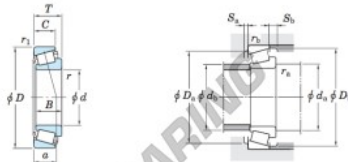

Kegellager 32938-JR-JTEKT - 32938-JR-JTEKT

<https://www.123kogellager.nl/kogellager-behuizing/rollager/kegellager/32938-jr-jtekt>

Single-row tapered roller bearings
metric series

Koyo

Boundary dimensions (mm)				Basic load ratings (kN)				Limiting speeds (min ⁻¹)		Bearing No. ¹⁾				
d	D	T	B	C	C _r	C _{0r}	Grease lub.	Oil lub.						
190	260	45	45	34	366	789	1 200	1 600	32938JR					
Dimension series to ISO955 (Refer. 1)	Load center (mm) a	Mounting dimensions (mm)								Constant e	Axial load factors		(Refer. 1) Mass (kg)	
		d _{1a} min.	d _{1a} max.	D _{1a} min.	D _{1a} max.	S _{1a} min.	S _{1a} max.	r _{1a} min.	r _{1a} max.		Y ₁	Y ₀		
4DC	55.0	202	204	250	235	252	8	11	2	2	0.48	1.26	0.69	6.89

PRODUCTKENMERKEN

Merk	JTEKT
N° Ean13	4549250125751
Binnendiameter	190 mm
Buitendiameter	260 mm
Dikte	45 mm
Verpakking	1

contact@123kogellager.nl

CRT4 de Lesquin 60 Rue Du Haut De Sainghin 59273 Fretin FRANCE