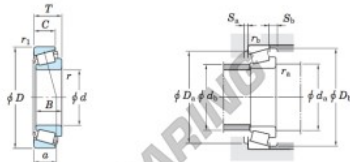

Kegellager 32230-JR-JTEKT - 32230-JR-JTEKT

<https://www.123kogellager.nl/kogellager-behuizing/rollager/kegellager/32230-jr-jtekt>

Single-row tapered roller bearings
metric series

Koyo

Boundary dimensions (mm)				Basic load ratings (kN)				Limiting speeds (min ⁻¹)		Bearing No. ¹⁾				
d	D	T	B	C	C _r	C _{0r}	Grease lub.	Oil lub.						
150	270	77	73	60	704	1070	1300	1800	32230JR					
Dimension series to ISO 355 (Refer. 1)	Load center (mm) a	Mounting dimensions (mm)								Constant e	Axial load factors		(Refer. 1) Mass (kg)	
		d _{1a} min.	d _{1a} max.	D _{1a} min.	D _{1a} max.	S _{1a} min.	S _{1a} max.	r _{1a} min.	r _{1a} max.		Y ₁	Y ₀		
4GD	65.2	168	170	256	226	254	8	17	3	2.5	0.44	1.38	0.76	18.2

PRODUCTKENMERKEN

Merk	JTEKT
N° Ean13	4549250240935
Binnendiameter	150 mm
Buitendiameter	270 mm
Dikte	77 mm
Verpakking	1

contact@123kogellager.nl

CRT4 de Lesquin 60 Rue Du Haut De Sainghin 59273 Fretin FRANCE