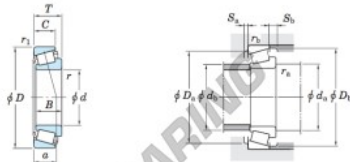

Kegellager 30326-JR-JTEKT - 30326-JR-JTEKT

<https://www.123kogellager.nl/kogellager-behuizing/rollager/kegellager/30326-jr-jtekt>

Single-row tapered roller bearings
metric series

Koyo

Boundary dimensions (mm)				Basic load ratings (kN)				Limiting speeds (min ⁻¹)		Bearing No. ¹⁾				
d	D	T	B	C	r ₁	r ₂	C _r	C _{0r}	Grease lub.		Oil lub.			
130	280	63.75	58	49	5	4	657	834	1 400	1 800	30326JR			
Dimension series to ISO995 (Refer. 1)	Load center (mm) a	Mounting dimensions (mm)						Constant e	Axial load factors		(Refer. 1) Mass (kg)			
		d _{1a} min.	d _{1a} max.	D _{1a} min.	D _{1a} max.	S _{1a} min.	S _{1a} max.		r _{1a} min.	r _{1a} max.		Y ₁	Y ₀	
2GB	54.0	152	164	262	239	255	8	14.5	4	3	0.35	1.74	0.96	18.1

PRODUCTKENMERKEN

Merk	JTEKT
N° Ean13	3663952419596
Binnendiameter	130 mm
Buitendiameter	280 mm
Dikte	63.75 mm
Verpakking	1

contact@123kogellager.nl

CRT4 de Lesquin 60 Rue Du Haut De Sainghin 59273 Fretin FRANCE