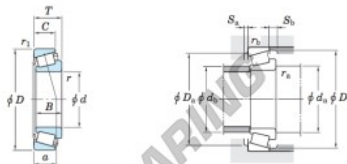

Kegellager 32320-JR-JTEKT - 32320-JR-JTEKT

<https://www.123kogellager.nl/kogellager-behuizing/rollager/kegellager/32320-jr-jtekt>

Single-row tapered roller bearings
metric series

Koyo

Boundary dimensions (mm)				Basic load ratings (kN)				Limiting speeds (min ⁻¹)		Bearing No. ¹⁾				
d	D	T	B	C	C _r	C _{0r}	Grease lub.	Oil lub.						
100	215	77.5	73	60	579	783	1 800	2 400	32320JR					
Dimension series to ISO 995 (Refer. 1)	Load center (mm) a	Mounting dimensions (mm)								Constant e	Axial load factors		(Refer. 1) Mass (kg)	
		d _{1a} min.	d _{1a} max.	D _{1a} min.	D _{1a} max.	S _{1a} min.	S _{1a} max.	r _{1a} min.	r _{1a} max.		Y ₁	Y ₀		
260	53.9	118	123	201	177	200	8	17.5	3	2.5	0.35	1.74	0.96	13.0

PRODUCTKENMERKEN

Merk	JTEKT
N° Ean13	3663952410623
Binnendiameter	100 mm
Buitendiameter	215 mm
Dikte	77.5 mm
Verpakking	1

contact@123kogellager.nl

CRT4 de Lesquin 60 Rue Du Haut De Sainghin 59273 Fretin FRANCE