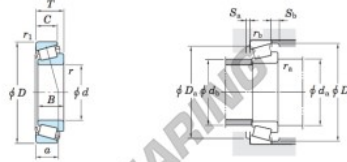

Kegellager 32320-JR-JTEKT - 32320-JR-JTEKT

<https://www.123kogellager.nl/kogellager-behuizing/rollager/kegellager/32320-jr-jtekt>

Single-row tapered roller bearings
metric series

Koyo

Boundary dimensions (mm)				Basic load ratings (kN)				Limiting speeds (min ⁻¹)		Bearing No. ¹⁾				
d	D	T	B	C	C _r	C _{0r}	Grease lub.	Oil lub.						
100	215	77.5	73	60	579	783	1 800	2 400	32320JR					
Dimension series to ISO 995 (Refer. 1)	Load center (mm) a	Mounting dimensions (mm)								Constant e	Axial load factors		(Refer. 1) Mass (kg)	
		d _{1a} min.	d _{1a} max.	D _{1a} min.	D _{1a} max.	S _{1a} min.	S _{1a} max.	r _{1a} min.	r _{1a} max.		Y ₁	Y ₀		
260	53.9	118	123	201	177	200	8	17.5	3	2.5	0.35	1.74	0.96	13.0

PRODUCTKENMERKEN

Merk	JTEKT
N° Ean13	3663952410623
Binnendiameter	100 mm
Buitendiameter	215 mm
Dikte	77.5 mm
Verpakking	1

contact@123kogellager.nl

CRT4 de Lesquin 60 Rue Du Haut De Sainghin 59273 Fretin FRANCE