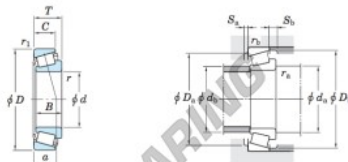

Kegellager 32320-JR-JTEKT - 32320-JR-JTEKT

<https://www.123kogellager.nl/kogellager-behuizing/rollager/kegellager/32320-jr-jtekt>

Single-row tapered roller bearings
metric series

Koyo

Boundary dimensions (mm)				Basic load ratings (kN)				Limiting speeds (min ⁻¹)		Bearing No. ¹⁾	
d	D	T	B	C	C _r	C _{0r}	Grease lub.	Oil lub.			
100	215	77.5	73	60	4	3	579	783	1 800	2 400	32320JR

Dimension series to ISO995 (Refer. 1)	Load center (mm) a	Mounting dimensions (mm)								Constant e	Axial load factors		(Refer. 1) Mass (kg)	
		d _{1a} min.	d _{1a} max.	D _{1a} min.	D _{1a} max.	S _{1a} min.	S _{1a} max.	r _{1a} min.	r _{1a} max.		Y ₁	Y ₀		
260	53.9	118	123	201	177	200	8	17.5	3	2.5	0.35	1.74	0.96	13.0

PRODUCTKENMERKEN

Merk	JTEKT
N° Ean13	3663952410623
Binnendiameter	100 mm
Buitendiameter	215 mm
Dikte	77.5 mm
Verpakking	1

contact@123kogellager.nl

CRT4 de Lesquin 60 Rue Du Haut De Sainghin 59273 Fretin FRANCE