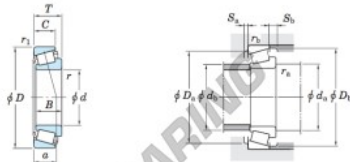

# Kegellager 32320-JR-JTEKT - 32320-JR-JTEKT

<https://www.123kogellager.nl/kogellager-behuizing/rollager/kegellager/32320-jr-jtekt>

Single-row tapered roller bearings  
metric series

Koyo

| Boundary dimensions (mm) |     |      |    | Basic load ratings (kN) |                |                 |             | Limiting speeds (min <sup>-1</sup> ) |         | Bearing No. <sup>1)</sup> |
|--------------------------|-----|------|----|-------------------------|----------------|-----------------|-------------|--------------------------------------|---------|---------------------------|
| d                        | D   | T    | B  | C                       | C <sub>r</sub> | C <sub>0r</sub> | Grease lub. | Oil lub.                             |         |                           |
| 100                      | 215 | 77.5 | 73 | 60                      | 579            | 783             | 1 800       | 2 400                                | 32320JR |                           |