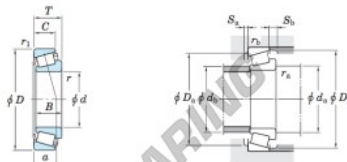

Kegellager 32320-JR-JTEKT - 32320-JR-JTEKT

<https://www.123kogellager.nl/kogellager-behuizing/rollager/kegellager/32320-jr-jtekt>

Single-row tapered roller bearings
metric series

Koyo

Boundary dimensions (mm)				Basic load ratings (kN)				Limiting speeds (min ⁻¹)		Bearing No. ¹⁾				
d	D	T	B	C	C _r	C _{0r}	Grease lub.	Oil lub.						
100	215	77.5	73	60	4	3	579	783	1 800	2 400	32320JR			
Dimension series to ISO 995 (Refer. 1)	Load center (mm) a	Mounting dimensions (mm)								Constant e	Axial load factors		(Refer. 1) Mass (kg)	
		d _{1a} min.	d _{1a} max.	D _{1a} min.	D _{1a} max.	S _{1a} min.	S _{1a} max.	r _{1a} min.	r _{1a} max.		Y ₁	Y ₀		
260	53.9	118	123	201	177	200	8	17.5	3	2.5	0.35	1.74	0.96	13.0

PRODUCTKENMERKEN

Merk	JTEKT
N° Ean13	3663952410623
Binnendiameter	100 mm
Buitendiameter	215 mm
Dikte	77.5 mm
Verpakking	1

contact@123kogellager.nl

CRT4 de Lesquin 60 Rue Du Haut De Sainghin 59273 Fretin FRANCE