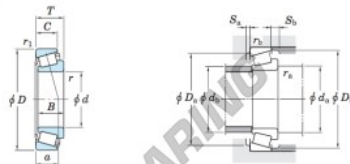

Kegellager 32320-JR-JTEKT - 32320-JR-JTEKT

<https://www.123kogellager.nl/kogellager-behuizing/rollager/kegellager/32320-jr-jtekt>

Single-row tapered roller bearings
metric series

Koyo

Boundary dimensions (mm)				Basic load ratings (kN)				Limiting speeds (min ⁻¹)		Bearing No. ¹⁾				
d	D	T	B	C	r ₁	r ₂	C _r	C _{0r}	Grease lub.		Oil lub.			
100	215	77.5	73	60	4	3	579	783	1 800	2 400	32320JR			
Dimension series to ISO 995 (Refer. 1)	Load center (mm) a	Mounting dimensions (mm)								Constant e	Axial load factors		(Refer. 1) Mass (kg)	
		d _{1a} min.	d _{1a} max.	D _{1a} min.	D _{1a} max.	S _{1a} min.	S _{1a} max.	r _{1a} min.	r _{1a} max.		Y ₁	Y ₀		
260	53.9	118	123	201	177	200	8	17.5	3	2.5	0.35	1.74	0.96	13.0

PRODUCTKENMERKEN

Merk	JTEKT
N° Ean13	3663952410623
Binnendiameter	100 mm
Buitendiameter	215 mm
Dikte	77.5 mm
Verpakking	1

contact@123kogellager.nl

CRT4 de Lesquin 60 Rue Du Haut De Sainghin 59273 Fretin FRANCE