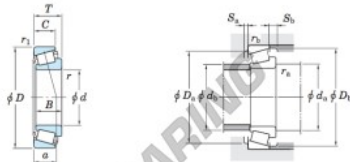

Kegellager 32320-JR-JTEKT - 32320-JR-JTEKT

<https://www.123kogellager.nl/kogellager-behuizing/rollager/kegellager/32320-jr-jtekt>

Single-row tapered roller bearings
metric series

Koyo

Boundary dimensions (mm)				Basic load ratings (kN)				Limiting speeds (min ⁻¹)		Bearing No. ¹⁾				
d	D	T	B	C	C _r	C _{0r}	Grease lub.	Oil lub.						
100	215	77.5	73	60	579	783	1 800	2 400	32320JR					
Dimension series to ISO 995 (Refer. 1)	Load center (mm) a	Mounting dimensions (mm)								Constant e	Axial load factors		(Refer. 1) Mass (kg)	
		d _{1a} min.	d _{1a} max.	D _{1a} min.	D _{1a} max.	S _{1a} min.	S _{1a} max.	r _{1a} min.	r _{1a} max.		Y ₁	Y ₀		
260	53.9	118	123	201	177	200	8	17.5	3	2.5	0.35	1.74	0.96	13.0

PRODUCTKENMERKEN

Merk	JTEKT
N° Ean13	3663952410623
Binnendiameter	100 mm
Buitendiameter	215 mm
Dikte	77.5 mm
Verpakking	1

contact@123kogellager.nl

CRT4 de Lesquin 60 Rue Du Haut De Sainghin 59273 Fretin FRANCE