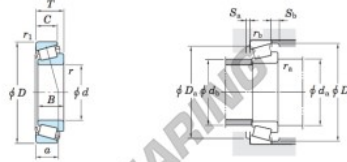

Kegellager 32320-JR-JTEKT - 32320-JR-JTEKT

<https://www.123kogellager.nl/kogellager-behuizing/rollager/kegellager/32320-jr-jtekt>

Single-row tapered roller bearings
metric series

Koyo

Boundary dimensions (mm)				Basic load ratings (kN)				Limiting speeds (min ⁻¹)		Bearing No. ¹⁾
d	D	T	B	C	C _r	C _{0r}	Grease lub.	Oil lub.		
100	215	77.5	73	60	579	783	1 800	2 400	32320JR	

Dimension series to ISO 355 (Refer. 1)	Load center (mm) a	Mounting dimensions (mm)								Constant e	Axial load factors		(Refer. 1) Mass (kg)	
		d _{1a} min.	d _{1a} max.	D _{1a} min.	D _{1a} max.	S _{1a} min.	S _{1a} max.	r _{1a} min.	r _{1a} max.		Y ₁	Y ₀		
260	53.9	118	123	201	177	200	8	17.5	3	2.5	0.35	1.74	0.96	13.0

PRODUCTKENMERKEN

Merk	JTEKT
N° Ean13	3663952410623
Binnendiameter	100 mm
Buitendiameter	215 mm
Dikte	77.5 mm
Verpakking	1

contact@123kogellager.nl

CRT4 de Lesquin 60 Rue Du Haut De Sainghin 59273 Fretin FRANCE