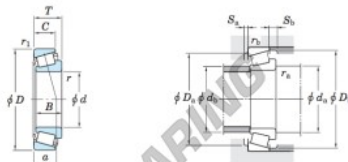

Kegellager 32320-JR-JTEKT - 32320-JR-JTEKT

<https://www.123kogellager.nl/kogellager-behuizing/rollager/kegellager/32320-jr-jtekt>

Single-row tapered roller bearings
metric series

Koyo

Boundary dimensions (mm)				Basic load ratings (kN)				Limiting speeds (min ⁻¹)		Bearing No. ¹⁾	
d	D	T	B	C	C _r	C _{0r}	Grease lub.	Oil lub.			
100	215	77.5	73	60	4	3	579	783	1 800	2 400	32320JR

Dimension series to ISO 355 (Refer. 1)	Load center (mm) a	Mounting dimensions (mm)								Constant e	Axial load factors		(Refer. 1) Mass (kg)	
		d _{1a} min.	d _{1a} max.	D _{1a} min.	D _{1a} max.	S _{1a} min.	S _{1a} max.	r _{1a} min.	r _{1a} max.		Y ₁	Y ₀		
260	53.9	118	123	201	177	200	8	17.5	3	2.5	0.35	1.74	0.96	13.0

PRODUCTKENMERKEN

Merk	JTEKT
N° Ean13	3663952410623
Binnendiameter	100 mm
Buitendiameter	215 mm
Dikte	77.5 mm
Verpakking	1

contact@123kogellager.nl

CRT4 de Lesquin 60 Rue Du Haut De Sainghin 59273 Fretin FRANCE