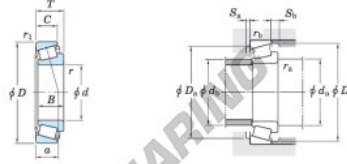

Kegellager 32320-JR-JTEKT - 32320-JR-JTEKT

<https://www.123kogellager.nl/kogellager-behuizing/rollager/kegellager/32320-jr-jtekt>

Single-row tapered roller bearings
metric series

Koyo

Boundary dimensions (mm)				Basic load ratings (kN)				Limiting speeds (min ⁻¹)		Bearing No. ¹⁾	
d	D	T	B	C	r ₁	r ₂	C _r	C _{0r}	Grease lub.		Oil lub.
100	215	77.5	73	60	4	3	579	783	1 800	2 400	32320JR

Dimension series to ISO 355 (Refer. 1)	Load center (mm) a	Mounting dimensions (mm)								Constant e	Axial load factors		(Refer. 1) Mass (kg)	
		d _{1a} min.	d _{1a} max.	D _{1a} min.	D _{1a} max.	S _{1a} min.	S _{1a} max.	r _{1a} min.	r _{1a} max.		Y ₁	Y ₀		
260	53.9	118	123	201	177	200	8	17.5	3	2.5	0.35	1.74	0.96	13.0

PRODUCTKENMERKEN

Merk	JTEKT
N° Ean13	3663952410623
Binnendiameter	100 mm
Buitendiameter	215 mm
Dikte	77.5 mm
Verpakking	1

contact@123kogellager.nl

CRT4 de Lesquin 60 Rue Du Haut De Sainghin 59273 Fretin FRANCE