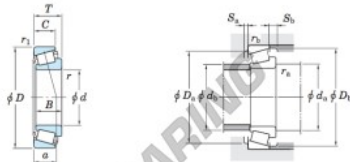

Kegellager 32320-JR-JTEKT - 32320-JR-JTEKT

<https://www.123kogellager.nl/kogellager-behuizing/rollager/kegellager/32320-jr-jtekt>

Single-row tapered roller bearings
metric series

Koyo

Boundary dimensions (mm)				Basic load ratings (kN)				Limiting speeds (min ⁻¹)		Bearing No. ¹⁾	
d	D	T	B	C	r ₁	r ₂	C _r	C _{0r}	Grease lub.		Oil lub.
100	215	77.5	73	60	4	3	579	783	1 800	2 400	32320JR

Dimension series to ISO 355 (Refer. 1)	Load center (mm) a	Mounting dimensions (mm)								Constant e	Axial load factors		(Refer. 1) Mass (kg)	
		d _{1a} min.	d _{1a} max.	D _{1a} min.	D _{1a} max.	S _{1a} min.	S _{1a} max.	r _{1a} min.	r _{1a} max.		Y ₁	Y ₀		
260	53.9	118	123	201	177	200	8	17.5	3	2.5	0.35	1.74	0.96	13.0

PRODUCTKENMERKEN

Merk	JTEKT
N° Ean13	3663952410623
Binnendiameter	100 mm
Buitendiameter	215 mm
Dikte	77.5 mm
Verpakking	1

contact@123kogellager.nl

CRT4 de Lesquin 60 Rue Du Haut De Sainghin 59273 Fretin FRANCE