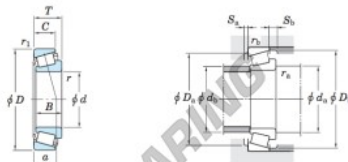

Kegellager 32320-JR-JTEKT - 32320-JR-JTEKT

<https://www.123kogellager.nl/kogellager-behuizing/rollager/kegellager/32320-jr-jtekt>

Single-row tapered roller bearings
metric series

Koyo

Boundary dimensions (mm)				Basic load ratings (kN)				Limiting speeds (min ⁻¹)		Bearing No. ¹⁾				
d	D	T	B	C	r ₁	r ₂	C _r	C _{0r}	Grease lub.		Oil lub.			
100	215	77.5	73	60	4	3	579	783	1 800	2 400	32320JR			
Dimension series to ISO 955 (Refer. 1)	Load center (mm) a	Mounting dimensions (mm)								Constant e	Axial load factors		(Refer. 1) Mass (kg)	
		d _{1a} min.	d _{1a} max.	D _{1a} min.	D _{1a} max.	S _{1a} min.	S _{1a} max.	r _{1a} min.	r _{1a} max.		Y ₁	Y ₀		
260	53.9	118	123	201	177	200	8	17.5	3	2.5	0.35	1.74	0.96	13.0

PRODUCTKENMERKEN

Merk	JTEKT
N° Ean13	3663952410623
Binnendiameter	100 mm
Buitendiameter	215 mm
Dikte	77.5 mm
Verpakking	1

contact@123kogellager.nl

CRT4 de Lesquin 60 Rue Du Haut De Sainghin 59273 Fretin FRANCE