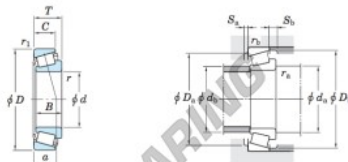

Kegellager 32320-JR-JTEKT - 32320-JR-JTEKT

<https://www.123kogellager.nl/kogellager-behuizing/rollager/kegellager/32320-jr-jtekt>

Single-row tapered roller bearings
metric series

Koyo

Boundary dimensions (mm)				Basic load ratings (kN)				Limiting speeds (min ⁻¹)		Bearing No. ¹⁾	
d	D	T	B	C	r ₁	r ₂	C _r	C _{0r}	Grease lub.		Oil lub.
100	215	77.5	73	60	4	3	579	783	1 800	2 400	32320JR

Dimension series to ISO 995 (Refer. 1)	Load center (mm) a	Mounting dimensions (mm)								Constant e	Axial load factors		(Refer. 1) Mass (kg)	
		d _{1a} min.	d _{1a} max.	D _{1a} min.	D _{1a} max.	S _{1a} min.	S _{1a} max.	r _{1a} min.	r _{1a} max.		Y ₁	Y ₀		
260	53.9	118	123	201	177	200	8	17.5	3	2.5	0.35	1.74	0.96	13.0

PRODUCTKENMERKEN

Merk	JTEKT
N° Ean13	3663952410623
Binnendiameter	100 mm
Buitendiameter	215 mm
Dikte	77.5 mm
Verpakking	1

contact@123kogellager.nl

CRT4 de Lesquin 60 Rue Du Haut De Sainghin 59273 Fretin FRANCE