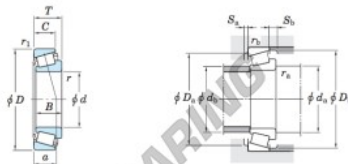

Kegellager 32320-JR-JTEKT - 32320-JR-JTEKT

<https://www.123kogellager.nl/kogellager-behuizing/rollager/kegellager/32320-jr-jtekt>

Single-row tapered roller bearings
metric series

Koyo

Boundary dimensions (mm)				Basic load ratings (kN)				Limiting speeds (min ⁻¹)		Bearing No. ¹⁾
d	D	T	B	C	C _r	C _{0r}	Grease lub.	Oil lub.		
100	215	77.5	73	60	579	783	1 800	2 400	32320JR	

Dimension series to ISO 995 (Refer. 1)	Load center (mm) a	Mounting dimensions (mm)								Constant e	Axial load factors		(Refer. 1) Mass (kg)	
		d _{1a} min.	d _{1a} max.	D _{1a} min.	D _{1a} max.	S _{1a} min.	S _{1a} max.	r _{1a} min.	r _{1a} max.		Y ₁	Y ₀		
260	53.9	118	123	201	177	200	8	17.5	3	2.5	0.35	1.74	0.96	13.0

PRODUCTKENMERKEN

Merk	JTEKT
N° Ean13	3663952410623
Binnendiameter	100 mm
Buitendiameter	215 mm
Dikte	77.5 mm
Verpakking	1

contact@123kogellager.nl

CRT4 de Lesquin 60 Rue Du Haut De Sainghin 59273 Fretin FRANCE