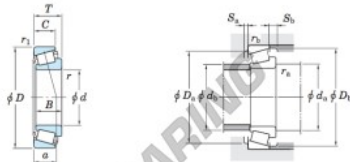

Kegellager 30320-D-JTEKT - 30320-D-JTEKT

<https://www.123kogellager.nl/kogellager-behuizing/rollager/kegellager/30320-d-jtekt>

Single-row tapered roller bearings
metric series

Koyo

Boundary dimensions (mm)				Basic load ratings (kN)				Limiting speeds (min ⁻¹)		Bearing No. ¹⁾
d	D	T	B	C	C _r	C _{0r}	Grease lub.	Oil lub.		
100	215	51.5	47	34	318	374	1 500	2 100	30320D	

Dimension series to ISO 355 (Refer. 1)	Load center (mm) a	Mounting dimensions (mm)								Constant e	Axial load factors		(Refer. 1) Mass (kg)	
		d _{1a} min.	d _{1a} max.	D _{1a} min.	D _{1a} max.	S _{1a} min.	S _{1a} max.	r _{1a} min.	r _{1a} max.		Y ₁	Y ₀		
—	65.9	118	121	201	183	204	5	17	3	2.5	0.81	0.74	0.41	8.02

PRODUCTKENMERKEN

Merk	JTEKT
N° Ean13	4549250122415
Binnendiameter	100 mm
Buitendiameter	215 mm
Dikte	51.5 mm
Verpakking	1

contact@123kogellager.nl

CRT4 de Lesquin 60 Rue Du Haut De Sainghin 59273 Fretin FRANCE