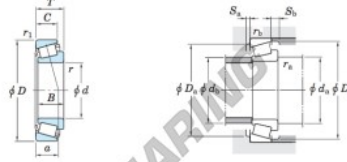

Kegellager 33118-JR-JTEKT - 33118-JR-JTEKT

<https://www.123kogellager.nl/kogellager-behuizing/rollager/kegellager/33118-jr-jtekt>

Single-row tapered roller bearings
metric series

Koyo

Boundary dimensions (mm)					Basic load ratings (kN)				Limiting speeds (min ⁻¹)		Bearing No. ¹⁾			
d	D	T	B	C	C _r	C _{0r}	C ₉₀	C ₁₀₀	Grease lub.	Oil lub.				
90	150	45	45	35	258	413	2500	3000	2500	3300	33118JR			
Dimension series to ISO995 (Refer.)	Load center (mm) a	Mounting dimensions (mm)								Constant e	Axial load factors		(Refer.) Mass (kg)	
		d _{1a} min.	d _{1a} max.	D _{1a} min.	D _{1a} max.	S _{1a} min.	S _{1a} max.	r _{1a} min.	r _{1a} max.		Y ₁	Y ₀		
30E	35.4	102	100	140	130	144	7	10	2	2	0.40	1.51	0.83	3.13

PRODUCTKENMERKEN

Merk	JTEKT
N° Ean13	4549250250507
Binnendiameter	90 mm
Binnendiameter	3.543" inch
Buitendiameter	150 mm
Buitendiameter	5.906" inch
Dikte	45 mm
Dikte	1.772" inch
Verpakking	1

contact@123kogellager.nl