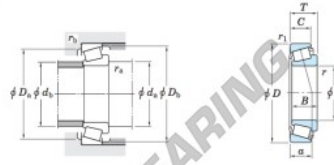

Kegellager

L327249-L327210-JTEKT - L327249-L327210-JTEKT

<https://www.123kogellager.nl/kogellager-behuizing/rollager/kegellager/l327249-l327210-jtekt>

Single-row tapered roller bearings
inch series

Koyo

Boundary dimensions (mm)							Basic load ratings (kN)			Limiting speeds (min ⁻¹)	
d	D	T	B	C	r ₁ max.	r ₁ min.	C _r	C ₁₀	Grease lub. Oil lub.		
133.350	177.008	25.400	26.195	20.638	1.6	1.6	141	278	1 900	2 500	

Bearing No.		Load center (mm)	Mounting dimensions (mm)						Constant	Axial load factors		(Refer.) Mass (kg)	
Inner ring	Outer ring	a	d _a	d _b	D _a	D _b	r _a max.	r _b max.	e	Y ₁	Y ₂	Inner ring	Outer ring
L327249	L327210	29.1	142.0	145.0	164.0	169.0	1.6	1.6	0.35	1.72	0.95	1.14	0.543