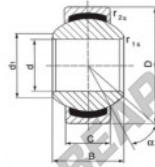

GEEW Stangkop GE6-FW-ELGES - GE6-FW-ELGES

<https://www.123kogellager.nl/kogellager-behuizing/stangkop/geew/ge6-fw-elges>

DGE6-FW

Lubrication: maintenance free

order number	d	B	measurement [mm]	C	d₁ min
type					
DGE 6 FW	6	9		5	9

type	measurement [mm]		D	α [°]	load rating C₀ [kN]	weight [kg]
	r₁ min	r₂ min				
DGE 6 FW	0,3	0,3	16	21	14,0	0,008

PRODUCTKENMERKEN

Merk	ELGES
N° Ean13	3663952812519
Binnendiameter	6 mm
Buitendiameter	16 mm
Dikte	5 mm
Type	GEEW
Gewicht	8 g
Draad	Rechtse draad
Smering	zonder
Verpakking	1

contact@123kogellager.nl

CRT4 de Lesquin 60 Rue Du Haut De Sainghin 59273 Fretin FRANCE