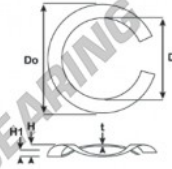

Gedeelde gegolfde sluitringen

SWSW-136.53-123.44-0.76-5-SS - SWSW-136.53-123.44-0.76-5-SS

<https://www.123kogellager.nl/accessoires/ringen/gedeelde-gegolfde-sluitringen/swsw-136.53-123.44-0.76-5-ss>

Split Wave Spring Washers

Part Number	Di (mm)	L (mm)	L1 (N)	H1 (mm)	Do (mm)	N	H (mm)
WWG057038084S	123,44	0,76	373,651	3,175	136,53	5	9,65

PRODUCTKENMERKEN

Merk	GEN
Binnendiameter	123.44 mm
Binnendiameter	4.86" inch
Dikte	0.76 mm
Dikte	0.03" inch
Materiaal	ROESTVRIJ STAAL
Verpakking	1
Belasting op L1	373.651 N
Hoogtebelasting	3.175
Buitendiameter (max)	136.53 mm
Buitendiameter (max)	5 3/8" inch
Aantal golven	5

contact@123kogellager.nl

CRT4 de Lesquin 60 Rue Du Haut De Sainghin 59273 Fretin FRANCE