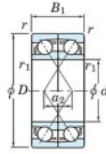

Kogellager enkele rij 7940-CDF-FY-JTEKT - 7940-CDF-FY-KOYO

<https://www.123kogellager.nl/kogellager-behuizing/kogellager/enkele-rij/7940-cdf-fy-koyo>

Boundary dimensions

KOGELLAGER

Single row bearings Face to face (FF)

Bearing No.	Boundary dimensions(mm)					Basic load ratings(kN)		Fatigue load factor		Limiting speeds(min-1)
	d	D	B	r1(min)	r1(max)	Cr	Cor	f0	f0	Grease lub.
7940CDF FY	200	280	76	2.1	-	415	509	17.4	16.3	2500