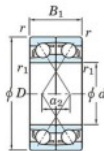

Kogellager enkele rij 7224-CDF-FY-JTEKT - 7224-CDF-FY-KOYO

<https://www.123kogellager.nl/kogellager-behuizing/kogellager/enkele-rij/7224-cdf-fy-koyo>

Boundary dimensions

Wider ball bearings Face to face (DF)

Bearing No.	Boundary dimensions(mm)					Basic load ratings(kN)		Fatigue load factor		Limiting speeds(min-1)
	d	D	B	r1(mm)	r1(min)	C _r	C _{0r}	C _{0r}	f ₀	Grease Lub.
7224CDF FY	120	215	80	2.1	-	385	359	17.9	14.6	3800