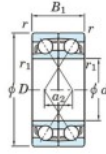

## Kogellager enkele rij 7024-DF-FY-JTEKT - 7024-DF-FY-KOYO

<https://www.123kogellager.nl/kogellager-behuizing/kogellager/enkele-rij/7024-df-fy-koyo>

Boundary dimensions

Single row bearings Face to face (DF)

Bearing No.	Boundary dimensions(mm)					Basic load ratings(kN)		Fatigue load factor		Limiting speeds(min-1)
	d	D	B	r1(min)	r2(min)	Cr	Cor	Cu	f0	Grease lub.
7024DF FY	120	180	56	2	-	196	206	9	-	3100