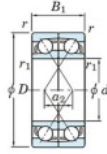

## Kogellager enkele rij 7318-DF-FY-JTEKT - 7318-DF-FY-KOYO

<https://www.123kogellager.nl/kogellager-behuizing/kogellager/enkele-rij/7318-df-fy-koyo>

Boundary dimensions

Single ball bearings Face to face (DF)

| Bearing No. | Boundary dimensions(mm) |     |    |        |         | Basic load ratings(kN) |     | Fatigue load factor | Limiting speeds(min-1) |
|-------------|-------------------------|-----|----|--------|---------|------------------------|-----|---------------------|------------------------|
|             | d                       | D   | B  | r (mm) | r1 (mm) | Cr                     | Cor | f0                  | Grease lub.            |
| 7318DF FY   | 90                      | 190 | 86 | 3      | -       | 327                    | 270 | 11.8                | 3300                   |