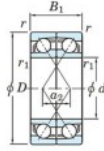

Kogellager enkele rij 7412-BDF-FY-JTEKT - 7412-BDF-FY-KOYO

<https://www.123kogellager.nl/kogellager-behuizing/kogellager/enkele-rij/7412-bdf-fy-koyo>

Boundary dimensions

Ball bearing Face to face (FF)

Bearing No.	Boundary dimensions(mm)					Basic load ratings(kN)		Fatigue load limit(kN)		factor	Limiting speeds(min-1)
	d	D	B	r1(mm)	r2(mm)	Cr	Cor	Cu	f0		
7412BDF FY	60	150	70	2.1	-	243	173	11.8	-	-	2800