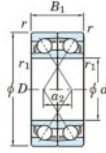

Kogellager enkele rij 7910-CDF-FY-JTEKT - 7910-CDF-FY-KOYO

<https://www.123kogellager.nl/kogellager-behuizing/kogellager/enkele-rij/7910-cdf-fy-koyo>

Boundary dimensions

Angular ball bearings Face to face (DF)

Bearing No.	Boundary dimensions(mm)				Basic load ratings(kN)		Fatigue load limit(kN)	factor	Limiting speeds(min-1)
	d	D	B	r1 (min)	r2 (min)	Cr			
7910CDF FY	50	72	24	0.6	-	35.4	31.4	1.7	16.2 Grease lub.