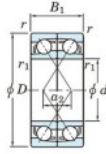

## Kogellager enkele rij 7407-BDF-FY-JTEKT - 7407-BDF-FY-KOYO

<https://www.123kogellager.nl/kogellager-behuizing/kogellager/enkele-rij/7407-bdf-fy-koyo>

Boundary dimensions

BEARING

Original ball bearings Face to face (DF)

Bearing No.	Boundary dimensions(mm)					Basic load ratings(kN)		Fatigue load limit(kN)	factor	Limiting speeds(min-1)
	d	D	B	r1(min)	r1(max)	Cr	Cor			
7407BDF FY	35	100	50	1.5	-	114	68.6	4.9	-	4300