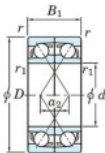

Kogellager enkele rij 7201-BDF-JTEKT - 7201-BDF-KOYO

<https://www.123kogellager.nl/kogellager-behuizing/kogellager/enkele-rij/7201-bdf-koyo>

Boundary dimensions

Single ball bearings Face to face (DF)

Bearing No.	Boundary dimensions(mm)						Basic load ratings(kN)		Fatigue load limit(kN)		Factor	Limiting speeds(min-1)
	d	D	B	r (min)	r1 (min)	Cr	C0r	C0	F0			
7201BDF	12	32	20	0.6	0.3	15.1	7.5	0.53	-	-	12000	