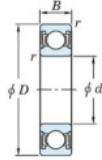

Kogellager enkele rij 62-28-2RD-JTEKT - 62-28-2RD-KOYO

<https://www.123kogellager.nl/kogellager-behuizing/kogellager/enkele-rij/62-28-2rd-koyo>

Boundary dimensions