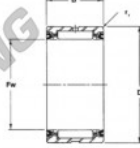

Naaldhulslager SJ9608-SS-RBC - SJ9608-SS-RBC

<https://www.123kogellager.nl/kogellager-behuizing/naaldlager/naaldhulslager/sj9608-ss-rbc>

Precision Ground Heavy Duty Needle Roller Bearings with Seals

Limits (mm)	Recommended Shaft Diameter				Recommended Housing Bore				BEARING PART NUMBER		
	ISO H6, use with H7 fit		ISO H8, use with N7 fit		Slip Fit ISO H7		Press Fit ISO N7				
1-100	3.6500	3.4991	3.4992	3.4977	4.5000	4.5014	0.0111	4.4982	4.4995	0.0014	SJ 9608 SS

All dimensions in inches.

PRODUCTKENMERKEN

Merk	RBC
N° Ean13	3663952531748
Binnendiameter	88.9 mm
Buitendiameter	114.3 mm
Dikte	50.8 mm
Gewicht	1279 g
Verpakking	1

contact@123kogellager.nl

CRT4 de Lesquin 60 Rue Du Haut De Sainghin 59273 Fretin FRANCE