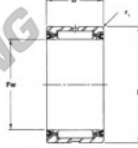

Naaldhulslager SJ8407-SS-RBC - SJ8407-SS-RBC

<https://www.123kogellager.nl/kogellager-behuizing/naaldlager/naaldhulslager/sj8407-ss-rbc>

Precision Ground Heavy Duty Needle Roller Bearings with Seals

All dimensions in inches.

PRODUCTKENMERKEN

Merk	RBC
N° Ean13	3663952531649
Binnendiameter	57.15 mm
Buitendiameter	76.2 mm
Dikte	44.45 mm
Gewicht	567 g
Verpakking	1

contact@123kogellager.nl

CRT4 de Lesquin 60 Rue Du Haut De Sainghin 59273 Fretin FRANCE