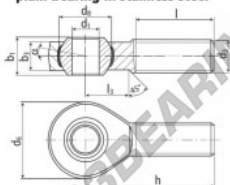

SA Stangkop

BEM30-60-501-DURBAL - BEM30-60-501-DURBAL

<https://www.123kogellager.nl/kogellager-behuizing/stangkop/sa/bem30-60-501-durbal>

BEM30-60-501

**DURBAL® heavy-duty rod ends
with integral spherical
plain bearing in stainless steel**

race:
nylon / teflon / glass fibre compound

tolerances:
see page 10

order number		measurements [mm]	
type	right-hand thread left-hand thread	d₁	d₂
BEM 30 -60	-501	30	M 30 x 2
		d₃	d₄
		70	50,75
		b₁	b₂
		37	25,0

measurements [mm]				weight		basic load rating	
type	h	l	l₃	α₁¹⁾	α₂²⁾	dyn.	stat.
BEM 30	110	66	35	17,0	10,5	[kg]	[N]
						1,015	33800 97100

PRODUCTKENMERKEN

Merk	DURBAL
N° Ean13	3663952509907
Binnendiameter	30 mm
Buitendiameter	70 mm
Dikte	37 mm
Type	SA
Gewicht	1015 g
Draad	Rechtse draad
Smering	zonder
Verpakking	1

contact@123kogellager.nl

CRT4 de Lesquin 60 Rue Du Haut De Sainghin 59273 Fretin FRANCE