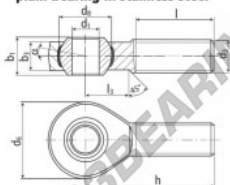

SA Stangkop

BEM10-60-501-DURBAL - BEM10-60-501-DURBAL

<https://www.123kogellager.nl/kogellager-behuizing/stangkop/sa/bem10-60-501-durbal>

BEM10-60-501

**DURBAL® heavy-duty rod ends
with integral spherical
plain bearing in stainless steel**

race:
nylon / teflon / glass fibre compound

tolerances:
see page 10

order number		measurements [mm]					
type	right-hand thread left-hand thread	d₁	d₂				
BEM 10 -60	-501	10	M 10				
		d₃	d₄				
		28	19,00				
		b₁	b₂				
		14	10,5				
measurements [mm]		weight		basic load rating			
type	h	l	l₃	α₁ [°]	α₂ [°]	dyn. C [N]	stat. C₀ [N]
BEM 10	48	29	15	13,5	8,0	0,060	6400 14000

PRODUCTKENMERKEN

Merk	DURBAL
N° Ean13	3663952509730
Binnendiameter	10 mm
Buitendiameter	28 mm
Dikte	14 mm
Type	SA
Gewicht	60 g
Draad	Rechtse draad
Smering	zonder
Verpakking	1

contact@123kogellager.nl

CRT4 de Lesquin 60 Rue Du Haut De Sainghin 59273 Fretin FRANCE