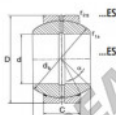

GEG Stangkop GEG15-ES-2RS-DURBAL - GEG15-ES-2RS-DURBAL

<https://www.123kogellager.nl/kogellager-behuizing/stangkop/geg/geg15-es-2rs-durbal>

GEG15-ES-2RS

Sliding combination: steel / steel

Lubrication: lubrication required

order number	measurement [mm]			
type	d	b	C	D
GEG 15 ES-2RS	15	16	10	30

type	r1s min	r2s min	d1	$\frac{d_2}{d_1}$	load rating C₀ [kN]	weight [kg]
GEG ES / GEG 15 ES-2RS	0,3	0,3	25,0	16	106,0	0,046

PRODUCTKENMERKEN

Merk	DURBAL
N° Ean13	3663952505732
Binnendiameter	15 mm
Buitendiameter	30 mm
Dikte	10 mm
Type	GEG
Gewicht	46 g
Draad	NA
Smering	met
Verpakking	1
Standaard	Geen standaard

contact@123kogellager.nl

CRT4 de Lesquin 60 Rue Du Haut De Sainghin 59273 Fretin FRANCE