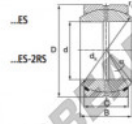

GEEW Stangkop GEZ120-ES-DURBAL - GEZ120-ES-DURBAL

<https://www.123kogellager.nl/kogellager-behuizing/stangkop/geew/gez120-es-durbal>

GEZ120-ES

Sliding combination: steel / steel

Lubrication: lubrication required

order number	d	B	C	D
GEZ 120 ES	120,650	105,562	90,475	187,325

type	inches	measurement [mm]				load rating	weight
		r15 min	r25 min	d_s	is		
GEZ ES / GEZ 120 ES-2RS	4 3/4"	1,0	1,0	130,0	6	3750	11,500

PRODUCTKENMERKEN

Merk	DURBAL
N° Ean13	3663952505619
Binnendiameter	120.65 mm
Buitendiameter	187.325 mm
Dikte	90.475 mm
Type	GEEW
Gewicht	11500 g
Smering	met
Verpakking	1

contact@123kogellager.nl

CRT4 de Lesquin 60 Rue Du Haut De Sainghin 59273 Fretin FRANCE