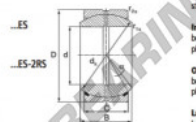

GEEW Stangkop GEZ101-ES-2RS-DURBAL - GEZ101-ES-2RS-DURBAL

<https://www.123kogellager.nl/kogellager-behuizing/stangkop/geew/gez101-es-2rs-durbal>

GEZ101-ES-2RS

Sliding combination: steel / steel

Lubrication: lubrication required

order number type	d	B	C	D
GEZ 101 ES-2RS	101,600	88,900	76,200	158,750

type	inches	measurement [mm]			is T1	load rating C₀ [kN]	weight [kg]
		r15 min	r25 min	d₂			
GEZ ES / GEZ 101 ES-2RS	4"	1,0	1,0	109,5	6	2650	7,000

PRODUCTKENMERKEN

Merk	DURBAL
N° Ean13	3663952505527
Binnendiameter	101.6 mm
Buitendiameter	158.75 mm
Dikte	76.2 mm
Type	GEEW
Gewicht	7000 g
Smering	met
Verpakking	1

contact@123kogellager.nl

CRT4 de Lesquin 60 Rue Du Haut De Sainghin 59273 Fretin FRANCE