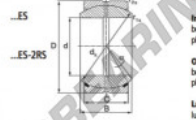

GEEW Stangkop

GEZ101-ES-2RS-DURBAL - DGEZ101-ES-2RS-DURBAL

<https://www.123kogellager.nl/kogellager-behuizing/stangkop/geew/dgez101-es-2rs-durbal>

GEZ101-ES-2RS

Sliding combination: steel / steel

Lubrication: lubrication required

order number	d	B	C	D
GEZ 101 ES-2RS	101,600	88,900	76,200	158,750

type	inches	measurement [mm]			is IT	load rating C₀ [kN]	weight [kg]
		r15 min	r25 min	d₀			
GEZ ES / GEZ 101 ES-2RS	4"	1,0	1,0	109,5	6	2650	7,000

PRODUCTKENMERKEN

Merk	DURBAL
N° Ean13	3663952505527
Binnendiameter	101.6 mm
Buitendiameter	158.75 mm
Dikte	76.2 mm
Type	GEEW
Gewicht	7000 g
Smering	met
Verpakking	1

contact@123kogellager.nl

CRT4 de Lesquin 60 Rue Du Haut De Sainghin 59273 Fretin FRANCE