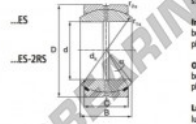

GEEW Stangkop GEZ76-ES-DURBAL - GEZ76-ES-DURBAL

<https://www.123kogellager.nl/kogellager-behuizing/stangkop/geew/gez76-es-durbal>

GEZ76-ES

Sliding combination:

steel / steel

Lubrication: lubrication required

order number	d	measurement [mm]	C	D
GEZ 76 ES	76,200	66,675	57,150	120,650

type	inches	measurement [mm]			C₁₀ [N]	weight [kg]
		r15 min	r25 min	d₂		
GEZ ES / GEZ 76 ES-2RS	3"	1,0	1,0	109,5	6	1500

PRODUCTKENMERKEN

Merk	DURBAL
N° Ean13	3663952505374
Binnendiameter	76.2 mm
Binnendiameter	3" inch
Buitendiameter	120.65 mm
Buitendiameter	4 3/4" inch
Dikte	57.15 mm
Dikte	2 1/4" inch
Type	GEEW
Gewicht	3100 g
Smering	met
Verpakking	1

contact@123kogellager.nl

CRT4 de Lesquin 60 Rue Du Haut De Sainghin 59273 Fretin FRANCE